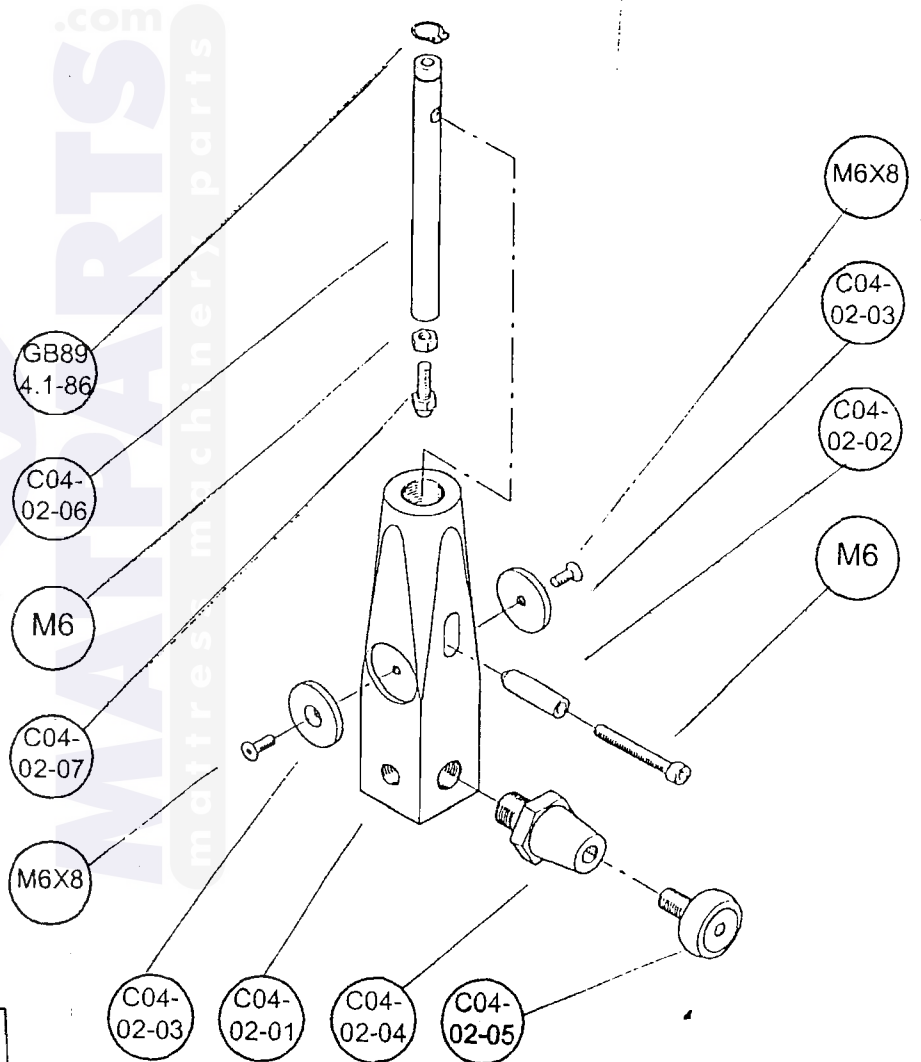

**HELIX SPRING MACHINERY**

**MODEL HX60C-1**

**SPRING COILER**

**PARTS LIST**

**MATPARTS**.com  
mattress machinery parts

B11

C02-06 C02-05 6007 X2 C01-03

D8

D10

C02-01

C02-02

62/32

10X8 6X6

C02-03

6X3

C02

C04

C05

WATERPARTS.com  
WATERPARTS  
the best machine parts

C01

C05

C06

A11

B10

A04

A06

A07

MATPARTS.com  
mattress machinery parts

A08

MATPARTS.com  
mattress machinery parts

A09

B01